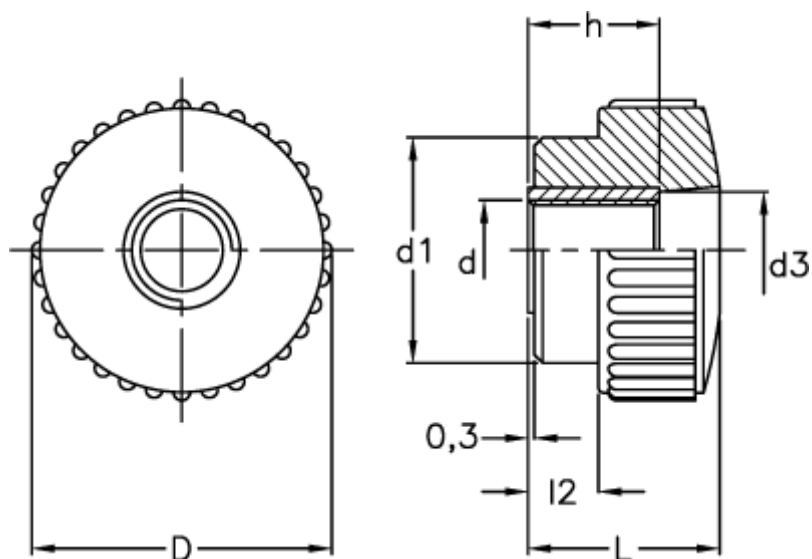

Article number: 2302002612
Description: E+G Knurled grip knob
B.193/35 FP-M12

Measures

D	= 36
d1	= 27
d3	= 14
d 6H	= M12
h	= 15
L	= 22.5
l2	= 8